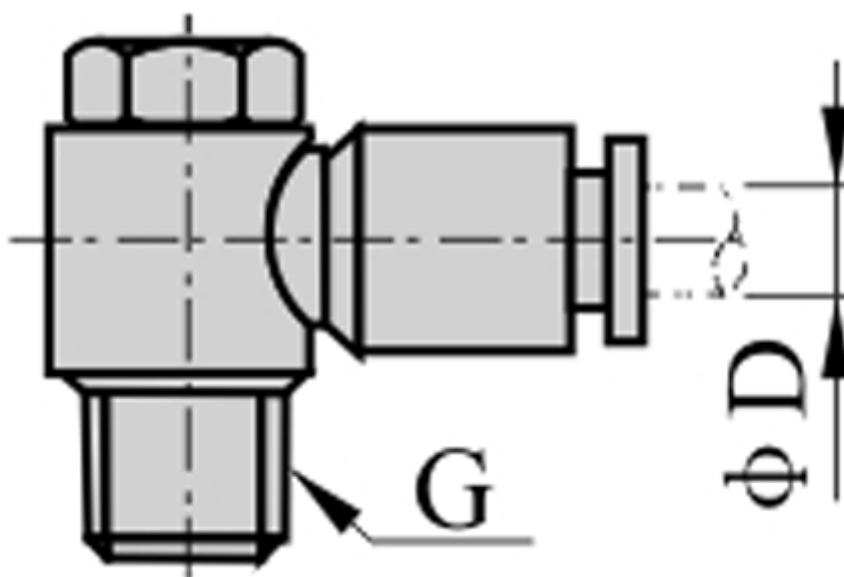

Data Sheet

Article number: 58EPH4M5

Description: Fitting EPH4M5 Banjo connector
Male thread M5, tube diameter 4

Measures

D = 4
Thread = M5